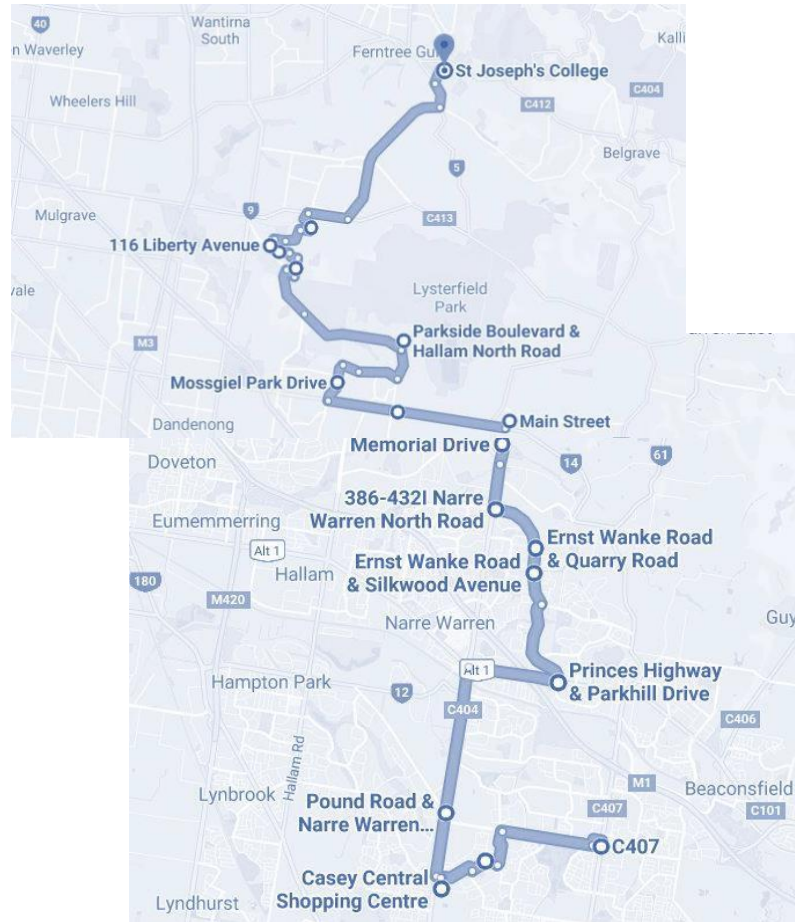

Route Description

This bus service is a private chartered bus service that provides transport to the College for students who reside in the outer South Eastern Suburbs. Students embark and disembark the bus at the front of the College on Brenock Park Drive.

School Run travels in the reverse of the AM run. Depart outside school between school crossing and gate B in Bus zone. 3.25pm departure for afternoon school run.

From St Joseph's

Note: Bus route is reversed in the afternoon, leaving from the front of the College at 3:25pm and travelling via Glenfern Road, Napoleon Road and then continuing as per above in reverse