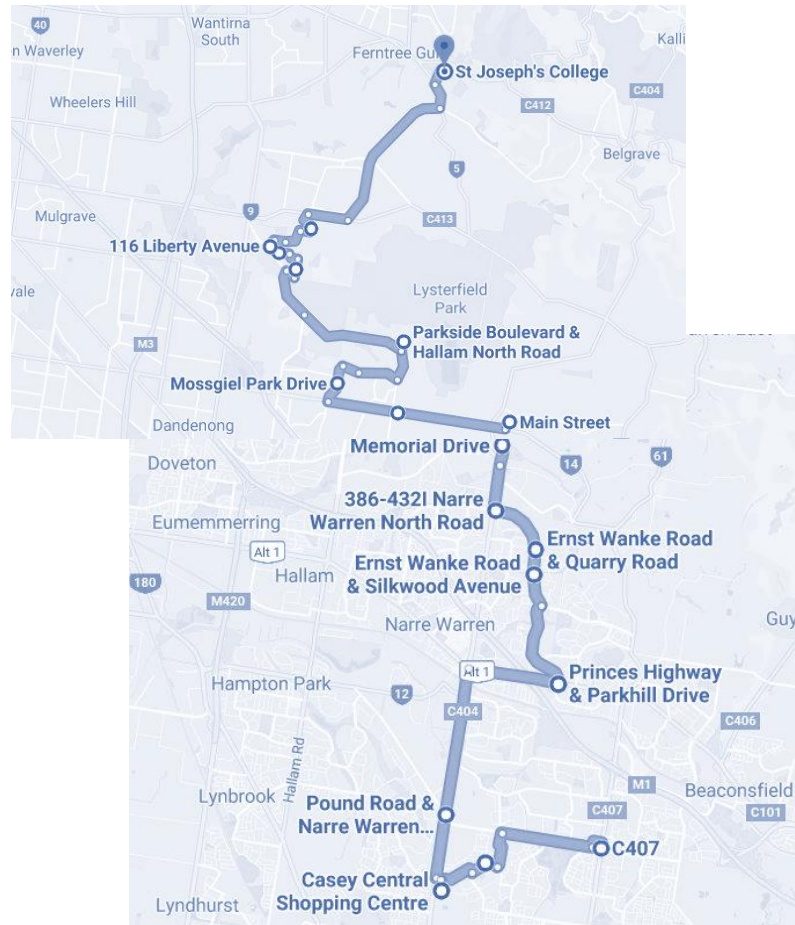

Route Description

This bus service is a private chartered bus service that provides transport to the College for students who reside in the outer South Eastern Suburbs. Students embark and disembark the bus at the front of the College on Brenock Park Drive.

To St Joseph's

		Normal School Day & Wednesday Note: School commences at 7:00am	2 nd TRIP Wednesday Note: School commences at 10:17am
BERWICK	Cnr Greaves Road/Clyde Road	7:00am	8:40am
	Cnr The Promenade/Heritage Avenue	7:05am	8:45am

N
CONTINUED

NARRE WARREN SOUTH	Casey Central Shopping Centre, Littlecroft Avenue	7:10am	8:50am
	Cnr Narre Warren Cranbourne Road/Pound Road	7:13am	8:53am
BERWICK	Cnr Parkill Drive/Princess Highway	7:22am	9:02am
	Parkhill Plaza Shopping Centre, Ernst Wanke Drive	7:25am	9:05am
NARRE WARREN NORTH	Ernst Wanke Drive/Silkwood Avenue	7:27am	9:07am
	Ernst Wanke Drive/(just before) Quarry Road	7:27am	9:07am
	Narre Warren North Road (opposite Aged Care facility, AM ONLY)	7:29am	9:09am
	Memorial Drive	7:29am	9:09am
	Main Street (opposite IGA Supermarket)	7:30am	9:10am
	100A Heatherton Road (Near United Petroleum)	7:38am	9:20am
ENDEAVOUR HILLS	Mossgiel Park Drive	7:43am	9:25am
	Hallam North Road/Parkside Boulevard	7:42am	9:29am
ROWVILLE	Cnr Heany Park Road/Whitecliffe Drive	7:50am	9:30am
	Cnr Shearer Drive/Liviana Drive	7:50am	9:30am
	116 Liberty Avenue	7:52am	9:30am
	Cnr Clausen Drive/Gearon Avenue	8:00am	9:40am
FERNTREE GULLY	Arrives at Brenock Park Dr (St Joseph's College Bus Stop)	8:15am	9:55am

From St Joseph's

Note: Bus route is reversed in the afternoon, leaving from the front of the College at 3:25pm and travelling via Glenfern Road, Napoleon Road and then continuing as per above in reverse.