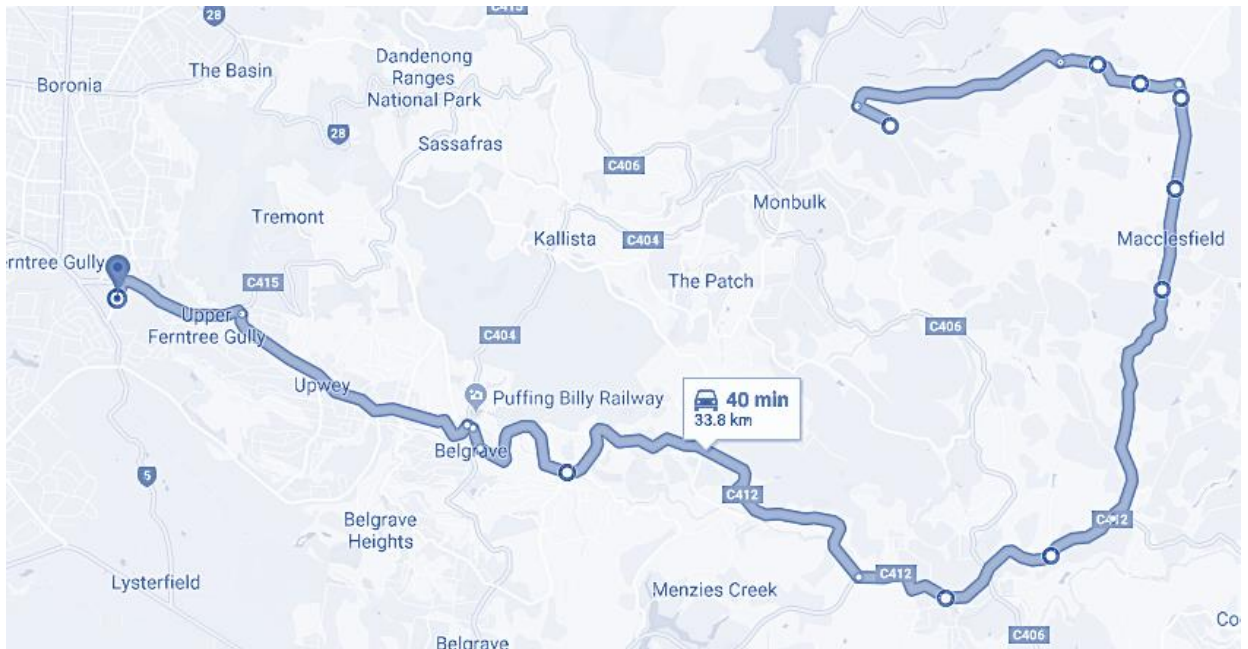

## Route Description

This bus service is a special school bus service run by Public Transport Victoria and travels from Macclesfield to Ferntree Gully. Students embark and disembark the bus at the front of the Wally Tew Reserve on Brenock Park Drive.

## Travel Route and Times

### To St Joseph's from Macclesfield

MACCLESFIELD	<b>Departs Old Emerald Rd (Cnr Coulson Rd)</b>	<b>7:36</b>
	146 Swales Rd	7:43
	12 Elliot Rd	7:44
	681 Macclesfield Rd	7:47
	565 Macclesfield Rd	7:48
	405 Macclesfield Rd	7:50
EMERALD	412 Belgrave-Gembrook Rd	7:56
	267 Belgrave-Gembrook Rd	8:00
SELBY	134 Belgrave-Gembrook Rd	8:02
BELGRAVE	Mater Christi College (Street Stop)	8:15

## To Macclesfield from St Joseph's

FERNTREE GULLY	<b>Departs Brenock Park Drive – Front of Wally Tew Reserve</b>	<b>3:25</b>
UPWEY	Upwey High School (Burwood Hwy Stop)	3:31
TECOMA	1524 Burwood Hwy	3:33
BELGRAVE	Mater Christi College (Street Stop)	3:37
SELBY	134 Belgrave-Gembrook Rd	3:42
EMERALD	267 Belgrave-Gembrook Rd	3:52
	412 Belgrave-Gembrook Rd	3:56
MACCLESFIELD	405 Macclesfield Rd	4:02
	565 Macclesfield Rd	4:05
	681 Macclesfield Rd	4:06
	12 Elliot Rd	4:13
	146 Swales Rd	4:16
	Old Emerald Rd (Cnr Coulson Rd)	4:16