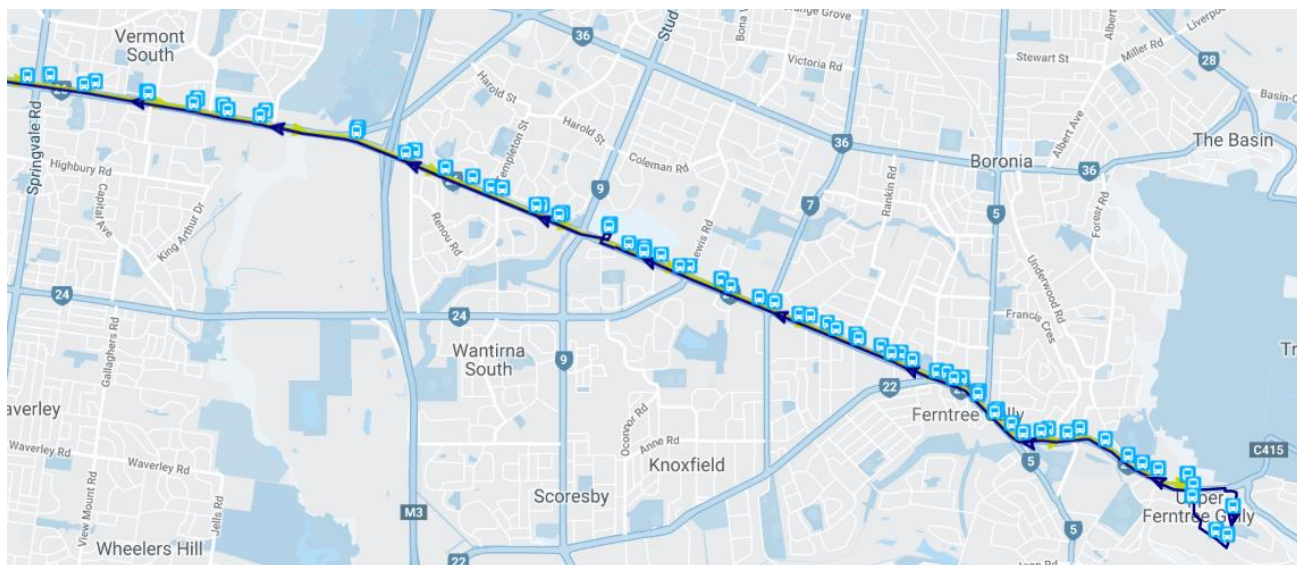

732

**Public
Transport
Bus**

For Students who reside in:
Vermont South, Wantirna, Knoxfield and
Ferntree Gully

Operated by:
Ventura
PH (03) 9771 4300

Costs:
Myki Fare,
Zone 2

Route Description

This bus service travels from Box Hill to Upper Ferntree Gully (and vice versa) via Vermont South, Wantirna, Knoxfield, Knox Shopping Centre and Ferntree Gully. Students embark and disembark the bus on Burwood Highway and walk to and from the College.

Travel Route and Times

To St Joseph's from Vermont South (via Wantirna, Knoxfield and Knox Shopping Centre)

Bus Name: 732 Upper Ferntree Gully via Knox City SC		Normal School Day Note: School commences at 8:37am				Wednesday Note: School commences at 10:17am			
VERMONT SOUTH	Departs Springvale Rd/Burwood Hwy	7:13	7:39	7:58	8:23	8:43	9:01	9:19	9:44
WANTIRNA	Eastlink/Burwood Hwy	7:21	7:48	8:07	8:31	8:50	9:09	9:27	9:51
	Cathies Lane/Burwood Hwy	7:22	7:49	8:08	8:33	8:51	9:10	9:28	9:52
WANTIRNA SOUTH	Stud Rd/Burwood Hwy	7:26	7:54	8:13	8:36	8:54	9:14	9:32	9:55
	Knox City Shopping Centre	7:28	7:56	8:15	8:38	8:56	9:16	9:34	9:57
KNOXFIELD	Lewis Rd/Burwood Hwy	7:29	7:58	8:17	8:40	8:58	9:17	9:35	9:58
	Scoresby Rd/Burwood Hwy	7:31	8:00	8:19	8:42	9:00	9:19	9:37	10:00
FERNTREE GULLY	Burke Rd/Burwood Hwy	7:34	8:03	8:22	8:44	9:02	9:22	9:40	10:03
	Dorset Rd/Burwood Hwy	7:36	8:06	8:25	8:47	9:05	9:24	9:42	10:05
	Station St/Burwood Hwy	7:38	8:08	8:28	8:49	9:07	9:26	9:44	10:07
	Arrives at Forest Rd/Burwood Hwy (Students walk 5 minutes to College)	7:39	8:09	8:28	8:50 (Late to School)	9:08	9:27	9:45	10:08