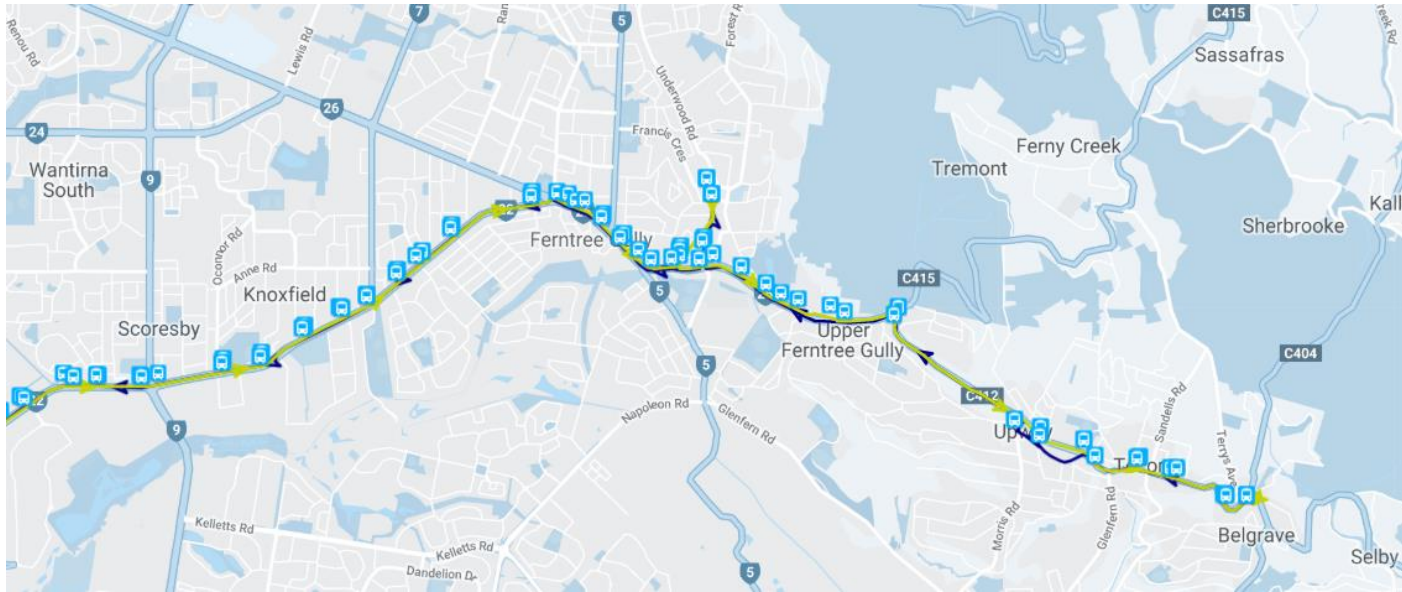

## Route Description

This bus service travels from Boronia to Oakleigh (and vice versa) via Scoresby, Knoxfield, Tecoma and Upwey. Students disembark the bus on Burwood Highway and walk to the College. At the end of the day, Students embark the bus at the front of the College on Brenock Park Drive.

## Travel Route and Times

	Spring St/Selman Ave	7:38	7:58	8:22	8:52	9:21	9:50
	<b>Arrives at Brenock Park Dr/Burwood Hwy (Students walk 5 minutes to College)</b>	<b>7:39</b>	<b>7:59</b>	<b>8:23</b>	<b>8:53</b> (Late to School)	<b>9:22</b>	<b>9:51</b>

**To Scoresby (via Knoxfield and Mountain Gate Shopping Centre) from St Joseph's**

Bus Name: 693 Oakleigh via Ferntree Gully Road

	Depart Brenock Park Drive – Front of Wally Tew Reserve	3:19	3:39	3:59	4:19
FERNTREE GULLY	Station St/Burwood Hwy	3:19	3:39	3:59	4:19
	Glenfern Rd/Burwood Hwy	3:20	3:40	4:00	4:20
	Ferntree Gully Rd/Burwood (East) Hwy	3:23	3:43	4:03	4:23
	Mountain Gate Shopping Centre/Ferntree Gully Rd	3:24	3:44	4:04	4:24
	Windermere Dr/Ferntree Gully Rd	3:26	3:46	4:06	4:26
KNOXFIELD	Scoresby Rd/Ferntree Gully Rd	3:27	3:47	4:07	4:27
SCORESBY	Stud Rd/Ferntree Gully Rd	3:32	3:52	4:12	4:32
	Caribbean Gardens/Ferntree Gully Rd	3:32	3:52	4:12	4:32
	Eastlink/Ferntree Gully Rd	3:34	3:54	4:14	4:34
	Chesterfield Farm/Ferntree Gully Rd	3:35	3:55	4:15	4:35