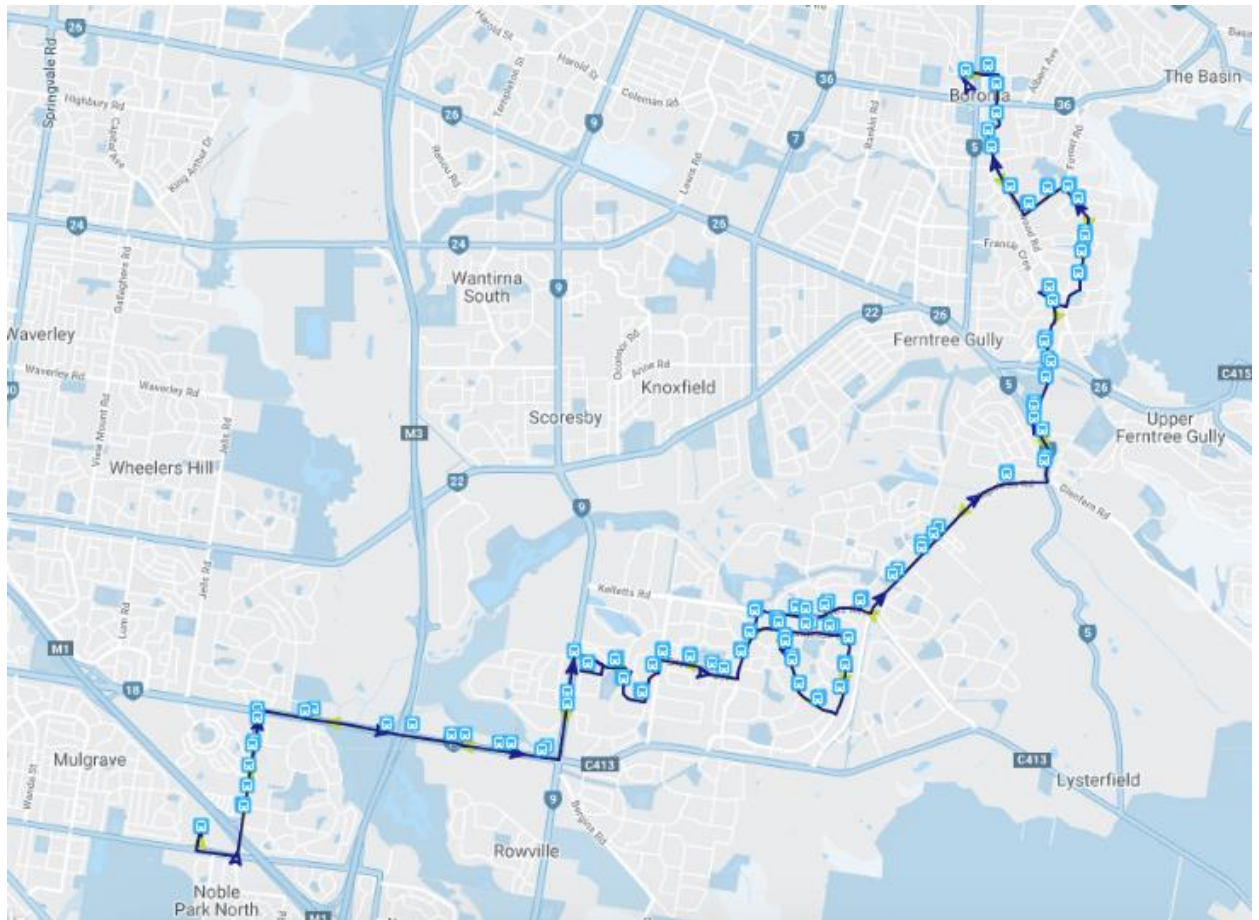

691

**Public
Transport
Bus**

For Students who reside in:
Boronia, Ferntree Gully, Rowville,
Lysterfield and Mulgrave

Operated by:
Ventura
PH (03) 9771 4300

Costs:
Myki Fare,
Zone 2

Route Description

This bus service travels from Boronia to Waverley Gardens Shopping Centre (and vice versa) via Boronia, Ferntree Gully, Lysterfield, Rowville and Mulgrave. Students embark and disembark the bus at the front of the College on Brenock Park Drive.

Travel Route and Times

To St Joseph's from Boronia (via Ferntree Gully)

Bus Name: 691 Waverley Gardens SC via Ferntree Gully		Normal School Day Note: School commences at 8:37am				Wednesday Note: School commences at 10:17am	
BORONIA	Departs Boronia Station	7:28	7:48	8:08	8:38	9:08	9:38
	Dorset Rd/Chandler Rd	7:28	7:48	8:08	8:38	9:08	9:38
	Boronia Rd/Floriston Rd	7:29	7:49	8:09	8:39	9:09	9:39
	Parker Ave/Hastings Ave	7:29	7:49	8:09	8:39	9:09	9:39

691

CONTINUED

To Mulgrave (via Rowville and Lysterfield) from St Joseph's

Bus Name: 691 Waverley Gardens SC via Ferntree Gully

	Depart St Joseph's College – Brenock Park Drive	3:09	3:21	3:49	4:14
FERNTREE GULLY	Yarrowee St/Glenfern Rd	3:10	3:22	3:50	4:15
	Rathgar Rd/Napoleon Rd	3:13	3:25	3:53	4:18
LYSTEFIELD	Lakesfield Dr/Napoleon Rd	3:15	3:27	3:55	4:20
	Napoleon Rd/Kelletts Rd	3:16	3:28	3:56	4:21
ROWVILLE	Kelletts Rd/St Lawrence Way	3:20	3:32	4:00	4:25
	Dandelion Dr	3:23	3:35	4:03	4:28
	Wentworth Ave	3:25	3:37	4:05	4:30
	Dandelion Dr/Eildon Pde	3:30	3:42	4:10	4:35
	Taylor's Ln/Eildon Pde	3:32	3:44	4:12	4:37
	Turrumurra Dr/Bridgewater Way	3:34	3:46	4:14	4:39
	Stud Park Shopping Ctr	3:38	3:50	4:18	4:43
	Wellington Rd	-	3:52	4:20	4:45
	Haverbrack Dr/Wellington Rd	-	3:58	4:26	4:51
	Wellington Rd/Jacksons Rd	-	3:59	4:27	4:52
MULGRAVE	Waverley Gardens Shopping Ctr	-	4:08	4:36	5:01